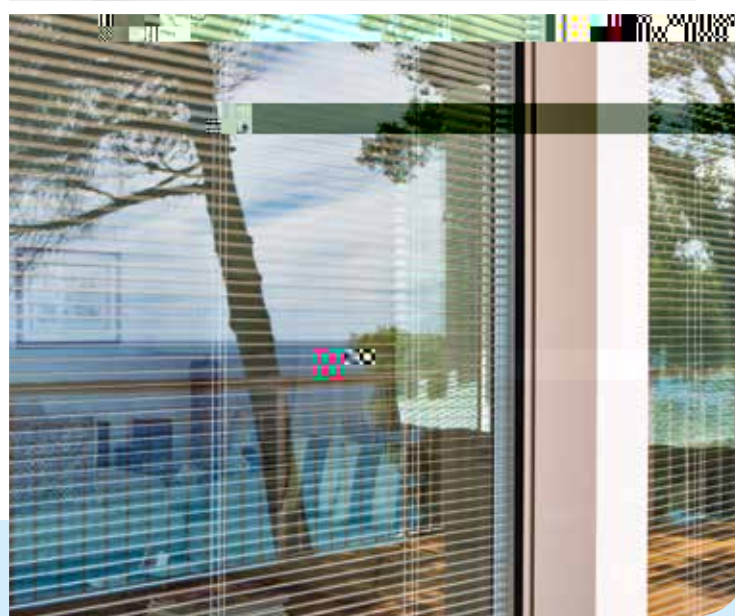

Long life

Excellent light
and solar control
characteristics

Guarantees privacy

Linear design
allows greater use
of internal area

glass

blind

glass

The beauty of a stylish blind for interiors, enshrined between two glass panes in your window, with a unique performance and a never-ending lifespan.

Beauty beyond reach.

Integrated blind, for your

3 control systems

Cord Control System, model

Swipe Control System, model

Sliding System Control, model

home.

ScreenLine® U_size